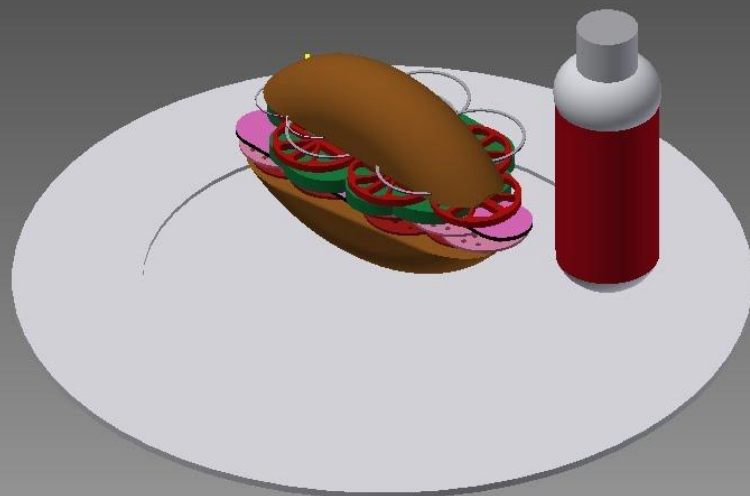

PLTW IED

Fast Food Project

Assembly of Fast-food project

In this project, we were instructed to create our own fast-food entree with many different components. I created a sandwich many different toppings that include the bread, lettuce, tomato, ham, onion, pepperoni, and salami. I also additional created a plate and water bottle.

Exploded View of Fast Food Project